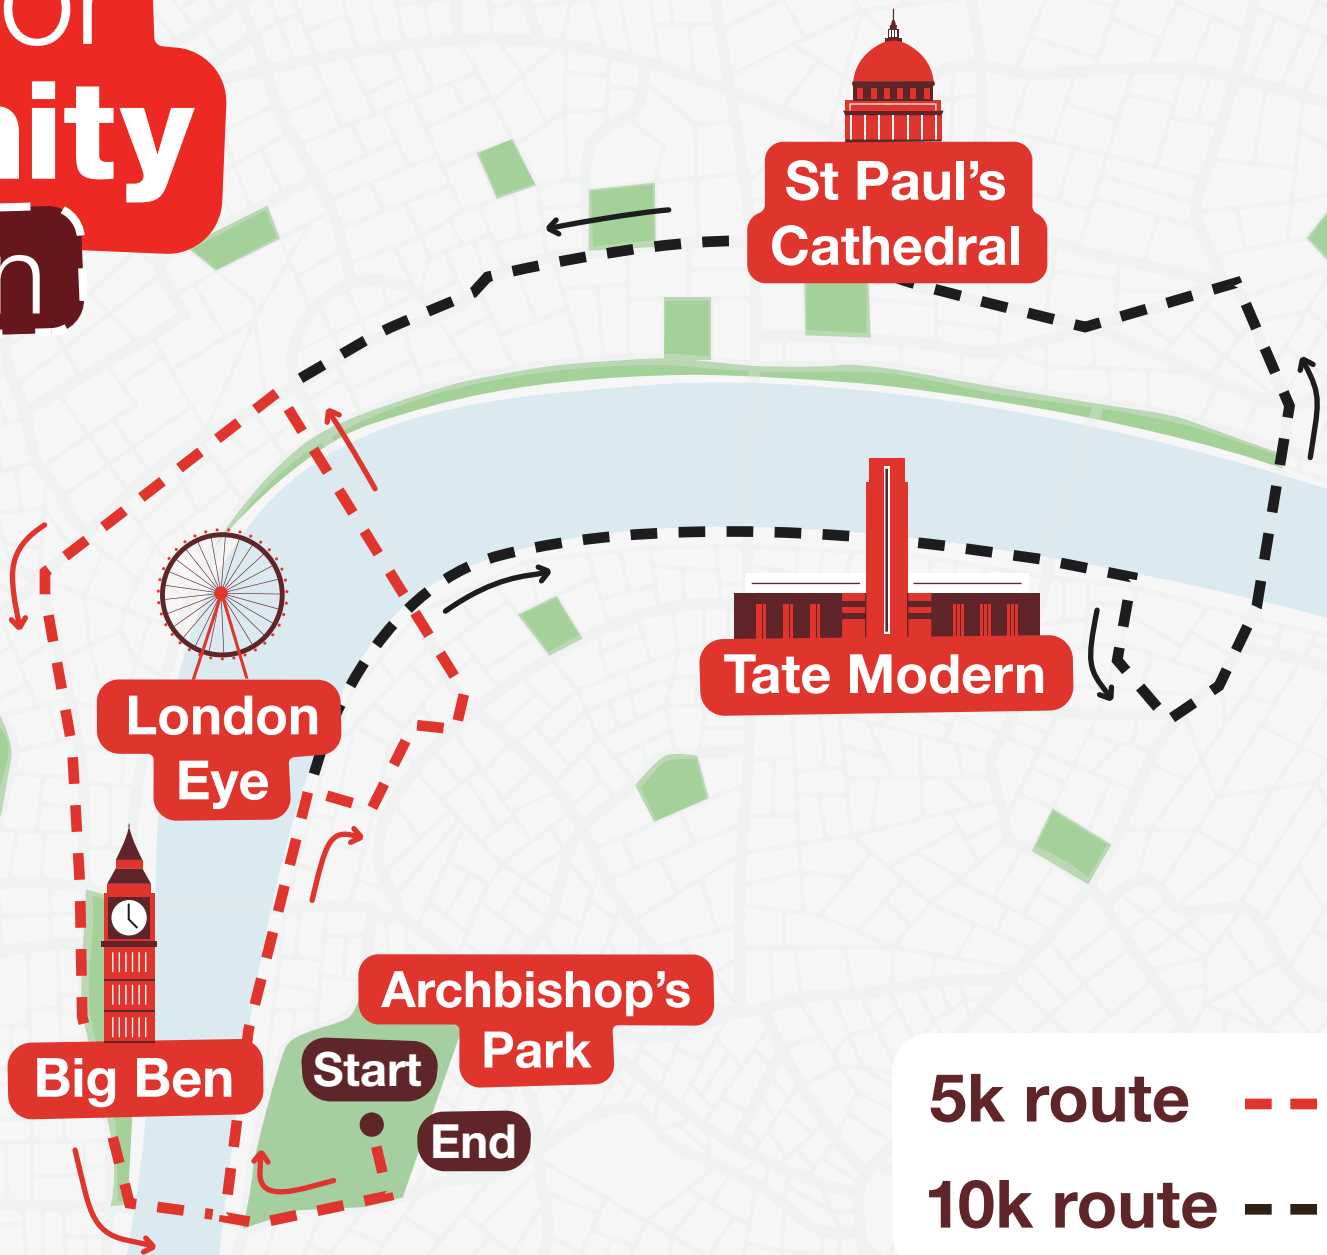

# Walk for Humanity

London

St Paul's  
Cathedral

Tate Modern

London  
Eye

Big Ben

Archbishop's  
Park

Start

End

5k route - - - - -

10k route - - - - -